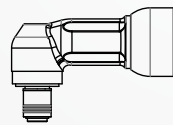

TK-VP1-550-Q4

Standard 1/4" QC Drive Anglehead