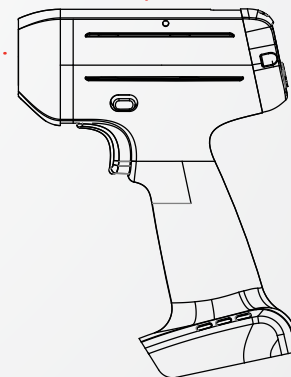

VP1-K40
Special Head Adapter

Thrust washer
Lock spacer

Any non-multiplier pistol grip QX tool

* The VP1-K40 kit & QX pistol tool are sold separately and are to be used in conjunction with one of the standard attachments shown above or with a custom engineered attachment, also sold separately.

irtools.com

REAL TOOLS FOR REAL WORK.

Ingersoll Rand (NYSE:IR) advances the quality of life by creating and sustaining comfortable and efficient environments. Our people and our family of brands — including Club Car®, Ingersoll Rand®, Thermo King® and Trane® — work together to enhance the quality and comfort of air in homes and buildings; transport and protect food and perishables; and increase industrial productivity and efficiency. We are a $12 billion global business committed to a world of sustainable progress and enduring results.